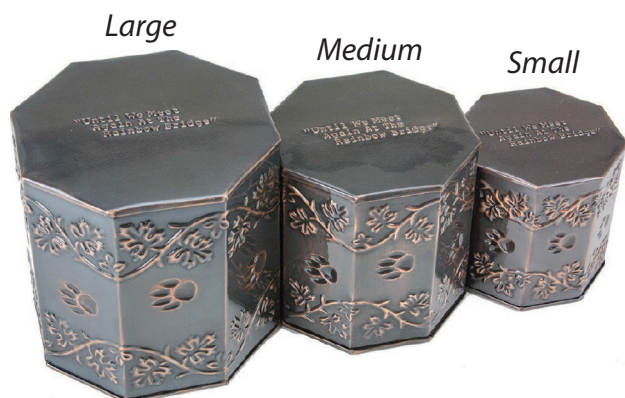

without embroidery

White

Brown

Tan

Dimensions	Pet Size	Urn Volume
12" x 9" x 13" tall	0-8 lbs.	10 cubic inches

Rainbow Bridge Steel Paw Print Cans #RB100

3" plastic plug

Large

Medium

Small

Size	Pet Size	Urn Volume	Dimensions
Small	0-40 lbs.	50 cubic inches	4.0" x 4.0" x 4.0"
Medium	41-80 lbs.	100 cubic inches	5.0" x 5.0" x 5.0"
Large	81-130 lbs.	160 cubic inches	6.0" x 6.0" x 6.0"