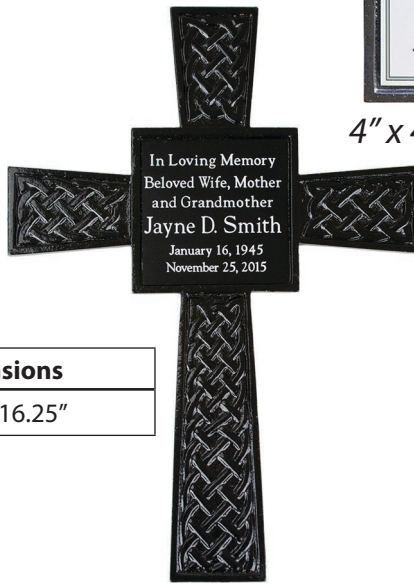

poly-resin, 2.5" screw-on plug

Size	Dimensions	Pet Size	Urn Volume	Item Number
Small	6" x 6" x 5" tall	0-20 lbs.	30 cubic inches	RK100S
Medium	7" x 6" x 7" tall	0-25 lbs.	35 cubic inches	RK100M
Large	10" x 7" x 10" tall	26-100 lbs.	120 cubic inches	RK100L
X-Large	14" x 9" x 14" tall	101-500 lbs.	600 cubic inches	RK100XL

Outdoor Memorial Crosses

Memorial Cross

powder coated steel with mounting stake

Silver

Black

Dimensions
11.5" x 16.25"

#MC200

4" x 4" Photo Tile