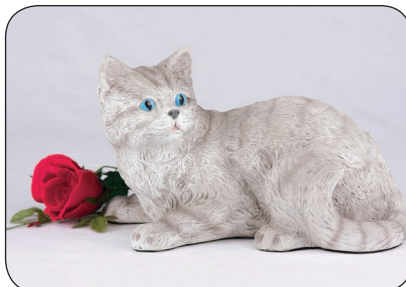

Shorthair Cat, Black

Item #2700

(11.0"L 6.0"W 7.0"H)

Shorthair Cat, Gray

Item #2704

(11.0"L 6.0"W 7.0"H)

Shorthair Cat, Gray Striped

Item #2702