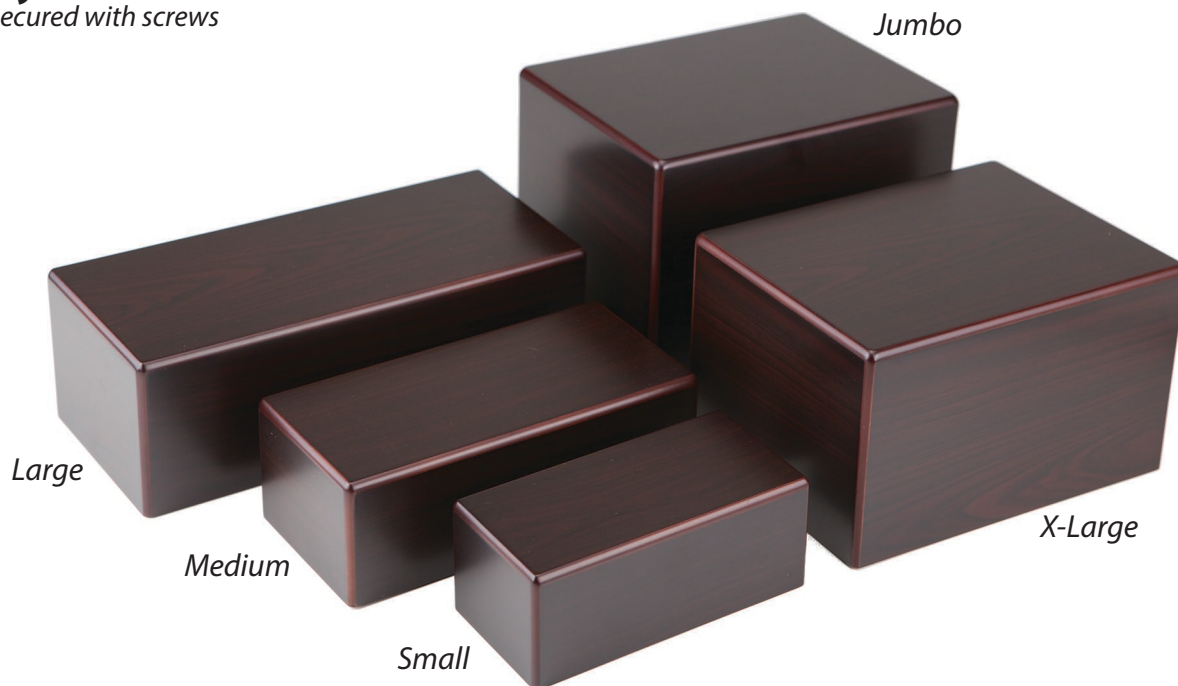

Pet Cremation Urns

by Forever Pets, Inc.

"Helping People Enjoy The Memory Of Their Pets"

Service Urns

Simply Walnut & Oak Urns

Simply Walnut #SW100

bottom secured with screws

Simply Oak #SO100

Sheesham Urns & Jute Bags

Sheesham #SS100, #SS200, #SS300, #SS350, #SS400, #SS500

tight-fitting slide-on bottom

Cases
SS100, 1-pack 48 small
SS200, 2-pack 32 small, 32 medium
SS300, 3-pack 12 small, 12 medium, 12 large
SS350, 1-pack 12 large
SS400, 4-pack 12 small, 12 medium, 12 large, 12 x-large
SS450, 1-pack 12 x-large
SS550, 1-pack 8 jumbo*